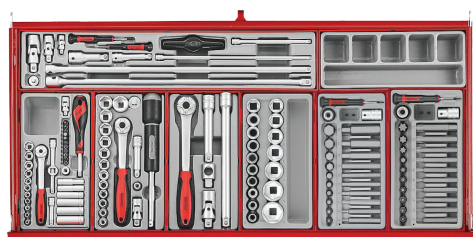

PRODUCT INFORMATION

Get organised

663 Piece Pro35™ 37" Roller Cabinet Tool Kit PART NO: TKW37R663T

663 Pieces 37" 7 Drawer

3 Piece Heavy Gauge Steel

5 Step Rust Protection

3 Step Ball Bearing Slides

5" Castor Wheels with Brakes

25kg 1-5 Drawer

40kg 6-7 Drawer

Comfort Grip Handle

Combination Lock

	Width mm	Depth mm	Height mm	Capacity kg
Overall	964	460	985	
Drawer 1-5	860	380	75	25
Drawer 6-7	860	380	154	40

TOOL KIT CONTENTS

Drawer 1/7

Drawer 2/7

Drawer 3/7

Drawer 4/7

Drawer 5/7

Drawer 6/7

Drawer 7/7

PRODUCT INFORMATION

Drawer	Product No.	Description
-	TSW37R7	37" PRO35™ roller cabinet 7 drawers red
-	TC-TB03	Work Top for 37" Cabinet
1/7	TT1435	35 Pc 1/4" Dr. Socket & Accessory Set (4-13mm)
1/7	TT3819	19 Pc 3/8" Dr. Socket & Accessory Set (8-22mm)
1/7	TT1205	Ratchet Handle Set with 1/2" Square Drive
1/7	TT1217-6	17 Pc 1/2" Dr. 6 Pnt Socket Set (10-32mm)
1/7	TTHEX7	7 Pc T Handle Hex Driver Set (2.5-8mm)
1/7	TTTX7	7 Pc T Handle TX/TPX Set (10-40)
1/7	TTXEXT13	13 Pc 1/4", 3/8" & 1/2" Dr. Extension Bar & Accessory Set
1/7	TTZ01	Teng Add-On Compartment (6 Space)
2/7	TT1236	12 Pc Combination Spanner Set (8-19mm)
2/7	TTOS16	16 Pc Oil Service Tool Kit
2/7	TTSN11	11 Pc Stud & Nut Remover Set
2/7	TT440Q	4 Pc Vinyl Grip Q Plier Set
2/7	TT474-7E	4 Pc MB 7" Snap-Ring (Circlip) Plier Set
2/7	TTMI16	16 Pc Mini Plier & Screwdriver Set
2/7	TTX2032	7 Pc Combination Spanner Set (20-32mm)
2/7	TTZVG03	3 Pc Power Grip Plier Set
3/7	TT3592	8 Pc AF Combination Spanner Set (5/16"-3/4")
3/7	TTAF32	32 Pc 1/4" & 3/8" Dr. Reg/Deep AF Socket Set
3/7	TT1215AF	15 Pc 1/2" Dr. AF Socket Set
3/7	TTTTX30	30 Pc 1/4" & 3/8" Dr. TX, TPX & TX-E Bit Socket Set
3/7	TTTTD17	17 Pc Metric Tap & Die Set