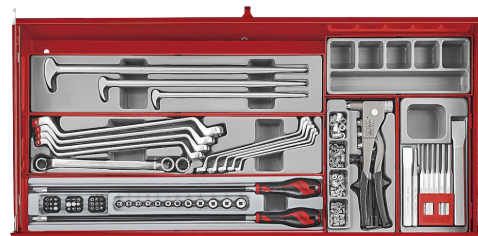

Drawer 2/7

Drawer 3/7

Drawer 4/7

Drawer 5/7

Drawer 6/7

Drawer 7/7

PRODUCT INFORMATION

Drawer	Product No.	Description
-	TSW37R7	37" PRO35™ roller cabinet 7 drawers red
-	TC-TB03	Work Top for 37" Cabinet
1/7	TT1435	35 Pc 1/4" Dr. Socket & Accessory Set (4-13mm)
1/7	TT3819	19 Pc 3/8" Dr. Socket & Accessory Set (8-22mm)
1/7	TT1205	Ratchet Handle Set with 1/2" Square Drive
1/7	TT1217-6	17 Pc 1/2" Dr. 6 Pnt Socket Set (10-32mm)
1/7	TTHEX7	7 Pc T Handle Hex Driver Set (2.5-8mm)
1/7	TTTX7	7 Pc T Handle TX/TPX Set (10-40)
1/7	TTXEXT13	13 Pc 1/4", 3/8" & 1/2" Dr. Extension Bar & Accessory Set
1/7	TTZ01	Teng Add-On Compartment (6 Space)
2/7	TT1236	12 Pc Combination Spanner Set (8-19mm)
2/7	TTOS16	16 Pc Oil Service Tool Kit
2/7	TTSN11	11 Pc Stud & Nut Remover Set
2/7	TT440Q	4 Pc Vinyl Grip Q Plier Set
2/7	TT474-7E	4 Pc MB 7" Snap-Ring (Circlip) Plier Set
2/7	TTMI16	16 Pc Mini Plier & Screwdriver Set
2/7	TTX2032	7 Pc Combination Spanner Set (20-32mm)
2/7	TTZVG03	3 Pc Power Grip Plier Set
3/7	TT3592	8 Pc AF Combination Spanner Set (5/16"-3/4")
3/7	TTAF32	32 Pc 1/4" & 3/8" Dr. Reg/Deep AF Socket Set
3/7	TT1215AF	15 Pc 1/2" Dr. AF Socket Set
3/7	TTTTX30	30 Pc 1/4" & 3/8" Dr. TX, TPX & TX-E Bit Socket Set
3/7	TTTTD17	17 Pc Metric Tap & Die Set