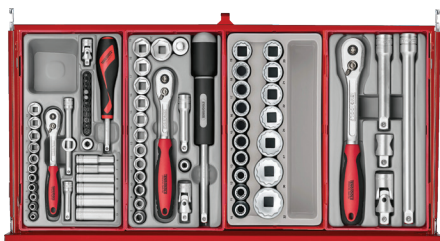

PRODUCT INFORMATION

Get organised

137 Pieces

26"

4 Drawer

30kg 1-4 Drawer

3 Step Ball Bearing Slides

5" Castor Wheels with Brakes

Combination Lock

137 Piece Pro35™ 26" Tool Chest Tool Kit PART NO: TKT26R137T

	Width mm	Depth mm	Height mm	Capacity kg
Overall	680	305	380	
Drawer 1-3	569	275	50	30
Drawer 4	569	275	75	30

TOOL KIT CONTENTS

Drawer 1/3

Drawer 2/3

Drawer 3/3

Drawer	Product Code	Description
1/4	TT1435	35 Pc 1/4" Dr. Socket & Accessory Set (4-13mm)
1/4	TT3819	19 Pc 3/8" Dr. Socket & Accessory Set (8-22mm)
1/4	TT1205	Ratchet Handle Set with 1/2" Square-Drive
1/4	TT1217-6	17 Pc 1/2" Dr. 6 pnt Socket Set (10-32mm)
2/4	TT1236	12 Pc Combination Spanner Set (8-19mm)

Drawer	Product Code	Description
2/4	TT917N	7 Pc MD Screwdriver Set
2/4	TTHT28	28 Pc MM/AF Hex & TX Ball-End Key Set
2/4	TT440Q	4 Pc Vinyl Grip Q Plier Set
3/4	TTPS09	9 Pc General Hand Tool Tray
4/4	EMPTY	
-	TST26R4	26" PRO35™ tool chest 4 drawers red