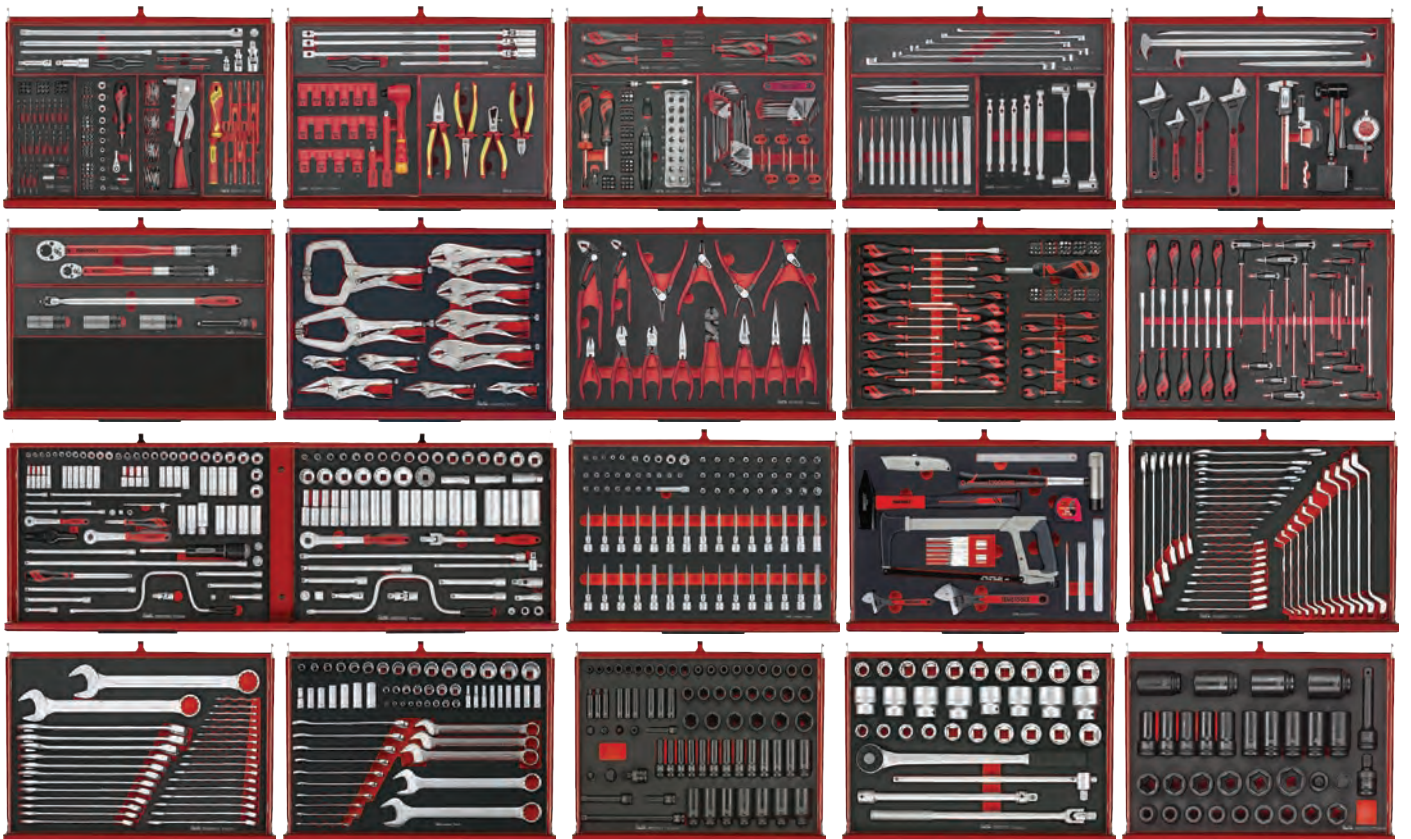

TOOL KIT CONTENTS