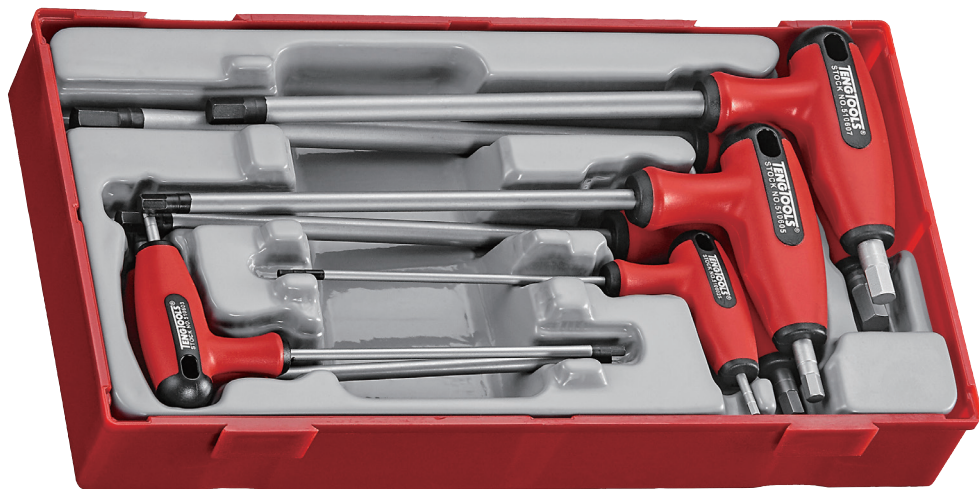

TTHEX7S

T HANDLE HEX KEY SET

Get organised™

Tray Size

7 mm
Pieces

- Regular hex end on the short and long arms gives the ability to apply higher torque
- Removable lid and dove tail joints

T-Handle Hex Drivers:

 100mm long:	2.5, 3 & 4mm
 150mm long:	5, 6 & 7mm
 190mm long:	8mm