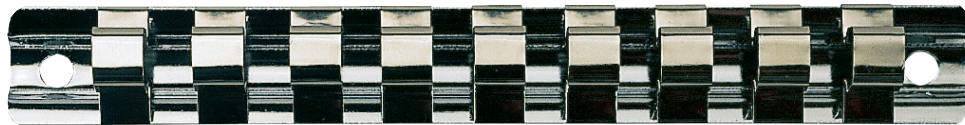

**M3813TX**

## TX BIT SOCKET SET

**3/4"**  
DRIVE

**9**  
Piece

- Chrome vanadium
- S2 steel bits pressed in to the socket
- Satin finish for a better grip when handling the socket
- Designed for use with tamper proof TX fastenings
- Supplied with a clip rail with socket clips for easy storage as a set

Clip rail (Length: 165mm), 3/8" Drive socket clips x9

3/8" Drive bit sockets:

	TX:	10	15	20	25	27	30	40	45	50
--	-----	----	----	----	----	----	----	----	----	----