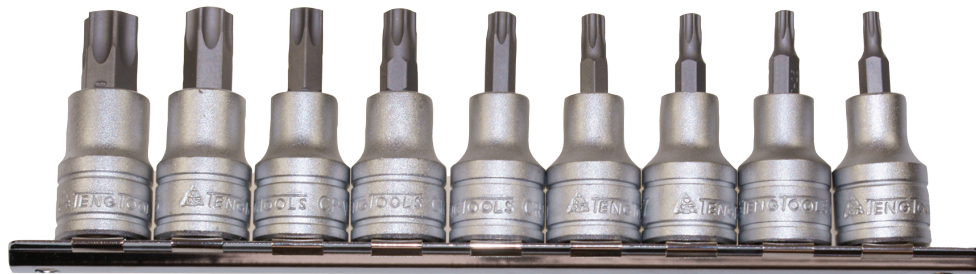

M3813TPX

TPX BIT SOCKET SET

- Chrome vanadium
- S2 steel bits pressed in to the socket
- Satin finish for a better grip when handling the socket
- Designed for use with tamper proof TX fastenings
- Supplied with a clip rail with socket clips for easy storage as a set

Clip rail (Length: 165mm), 3/8" Drive socket clips x9

3/8" Drive bit sockets:

	TPX:	10	15	20	25	27	30	40	45	50
--	------	----	----	----	----	----	----	----	----	----