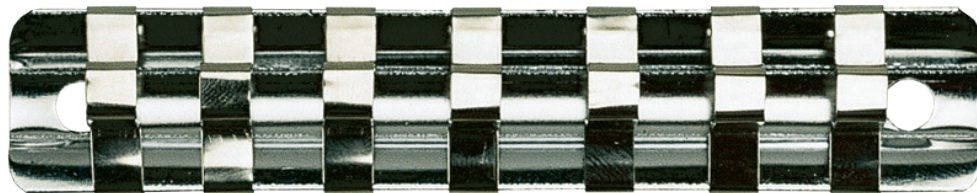

**M1408TX**

**SOCKET SET**

- All the most commonly used sizes in one handy set
- Chrome vanadium
- S2 steel bits pressed in to the socket
- Satin finish for a better grip when handling the socket
- Designed for use with TX fastenings
- Supplied with a clip rail with socket clips for easy storage as a set

Clip rail (Length 110mm), 1/4" drive socket clips x7

TX bit sockets:

|   |     |    |    |    |    |    |    |    |
|---|-----|----|----|----|----|----|----|----|
|  | TX: | 10 | 15 | 20 | 25 | 27 | 30 | 40 |
|---|-----|----|----|----|----|----|----|----|