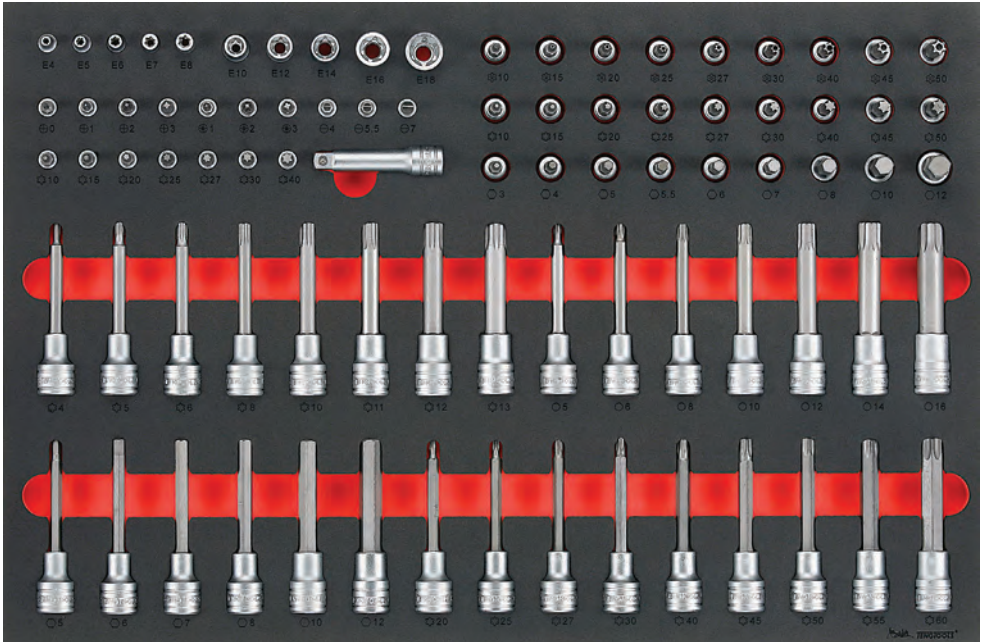

TTESK85

SOCKET SET

- An extensive range of short and long reach screwdriver, hex and TX bits
- Tools are held in place using three colour pre-cut EVA foam clearly showing where each tool belongs
- Designed to fit exactly in the larger Teng Tools tool box drawers
- Can be used as a set on it's own or as part of the Teng Tools "Get Organised" system
- Designed and manufactured to DIN and ISO standards

3/8" Drive		3" Extension bar								
1/4" Drive bit sockets:										
	mm:	4	5.5	7						
	PZ:	1	2	3						
	PH:	0	1	2	3					
	TX:	10	15	20	25	27	30	40		
	TX-E:	E4	E5	E6	E7	E8				
3/8" Drive bit sockets:										
	TX:	10	15	20	25	27	30	40	45	50
	TPX:	10	15	20	25	27	30	40	45	50
	TX-E:	E10	E12	E14	E16	E18				
	Hex:	3	4	5	5.5	6	7	8	10	12
1/2" Drive bit sockets:										
	TX:	20	25	27	30	40	45	50	55	60
	Long Hex:	5	6	7	8	10	12			
	Ribe:	4	5	6	8	10	11	12	13	
	XZN:	M5	M6	M8	M10	M12	M14	M16		